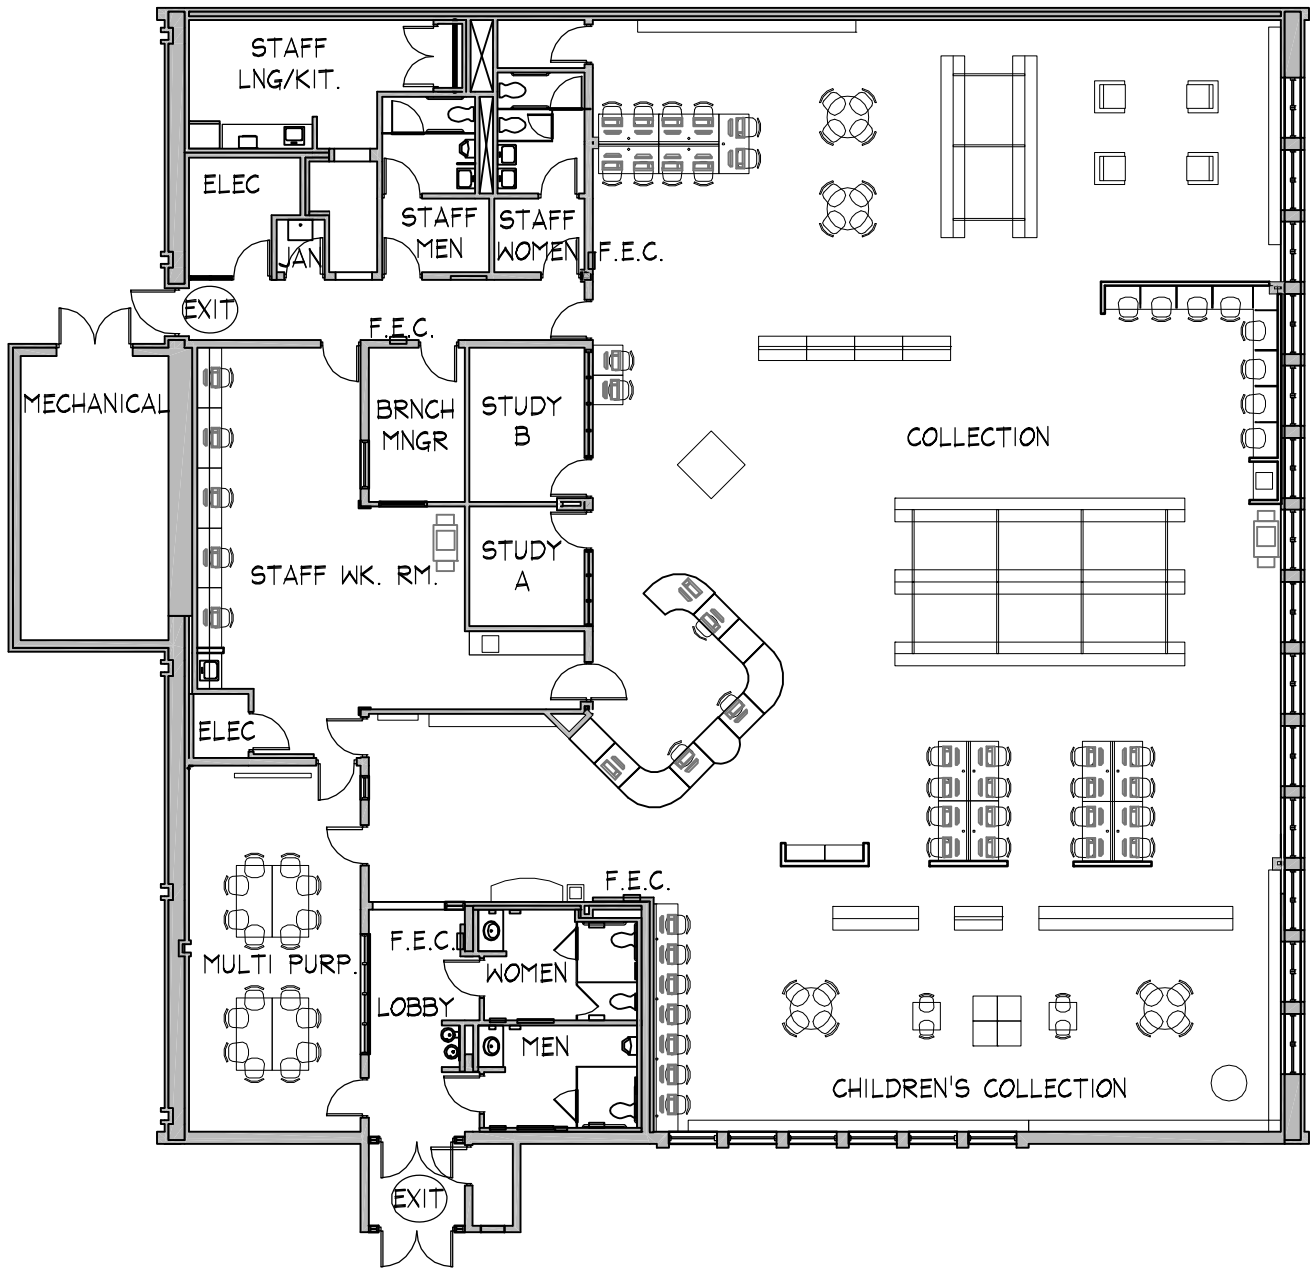

# GLENARDEN LIBRARY EVACUATION PLAN

EXIT = EMERGENCY EXIT DOOR  
 F.E.C. = FIRE EXTINGUISHER  
 - - - = EXIT PATH